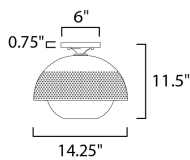

MEASUREMENTS

DIMENSION : 14.25" L x 14.25" W x 11.5" H
 CANOPY : 6" W x 0.75" H x 6" L
 HANGING WEIGHT : 5.06 lb

LAMPING

INPUT VOLTAGE : 120V
 BULB : 1 x 60W Incandescent E26 Medium , 60W Total
 BULB INCLUDED : (Not Included)
 DIMMABLE : Y